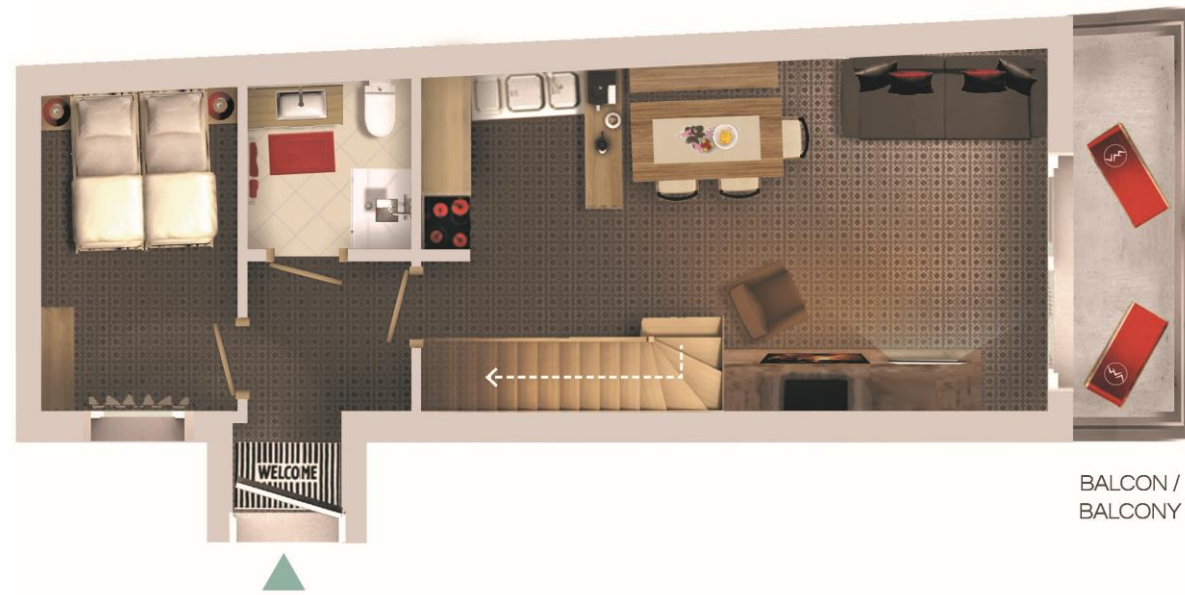

SERVICES AT EXTRA CHARGES

- Catering options
- Ski passes delivery at the reception
- Billiard in the lobby
- Bakery (home delivery service)
- Covered parking
- Cleaning
- Laundry